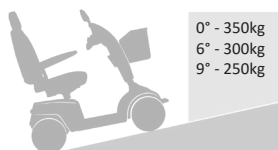

SPECIFICATIONS

Overall: 1740mm (L) x 750mm (W) x 1310mm (H)
Std. Seat: 560mm (W) x 540mm (D) - (22" x 21")
Wide Seat: 820mm (W) x 450mm (D) - (32" x 18")
Turning Circle: 2705mm
Speed: 10km/h
Maximum range: Up to 50km
Safe climb angle: 9°
Maximum climb angle: 9°
Motor: 2Hp high torque motor (4 Pole)
Batteries: 2 x 12V 100Ah
Charger: 8 Amp
Tyres: Ø410mm - Front + Rear
Product Weight: 186kg
Maximum User Weight: 350kg - on flat ground

WIDE SEAT
OPTION AVAILABLE

0° - 350kg
6° - 300kg
9° - 250kg